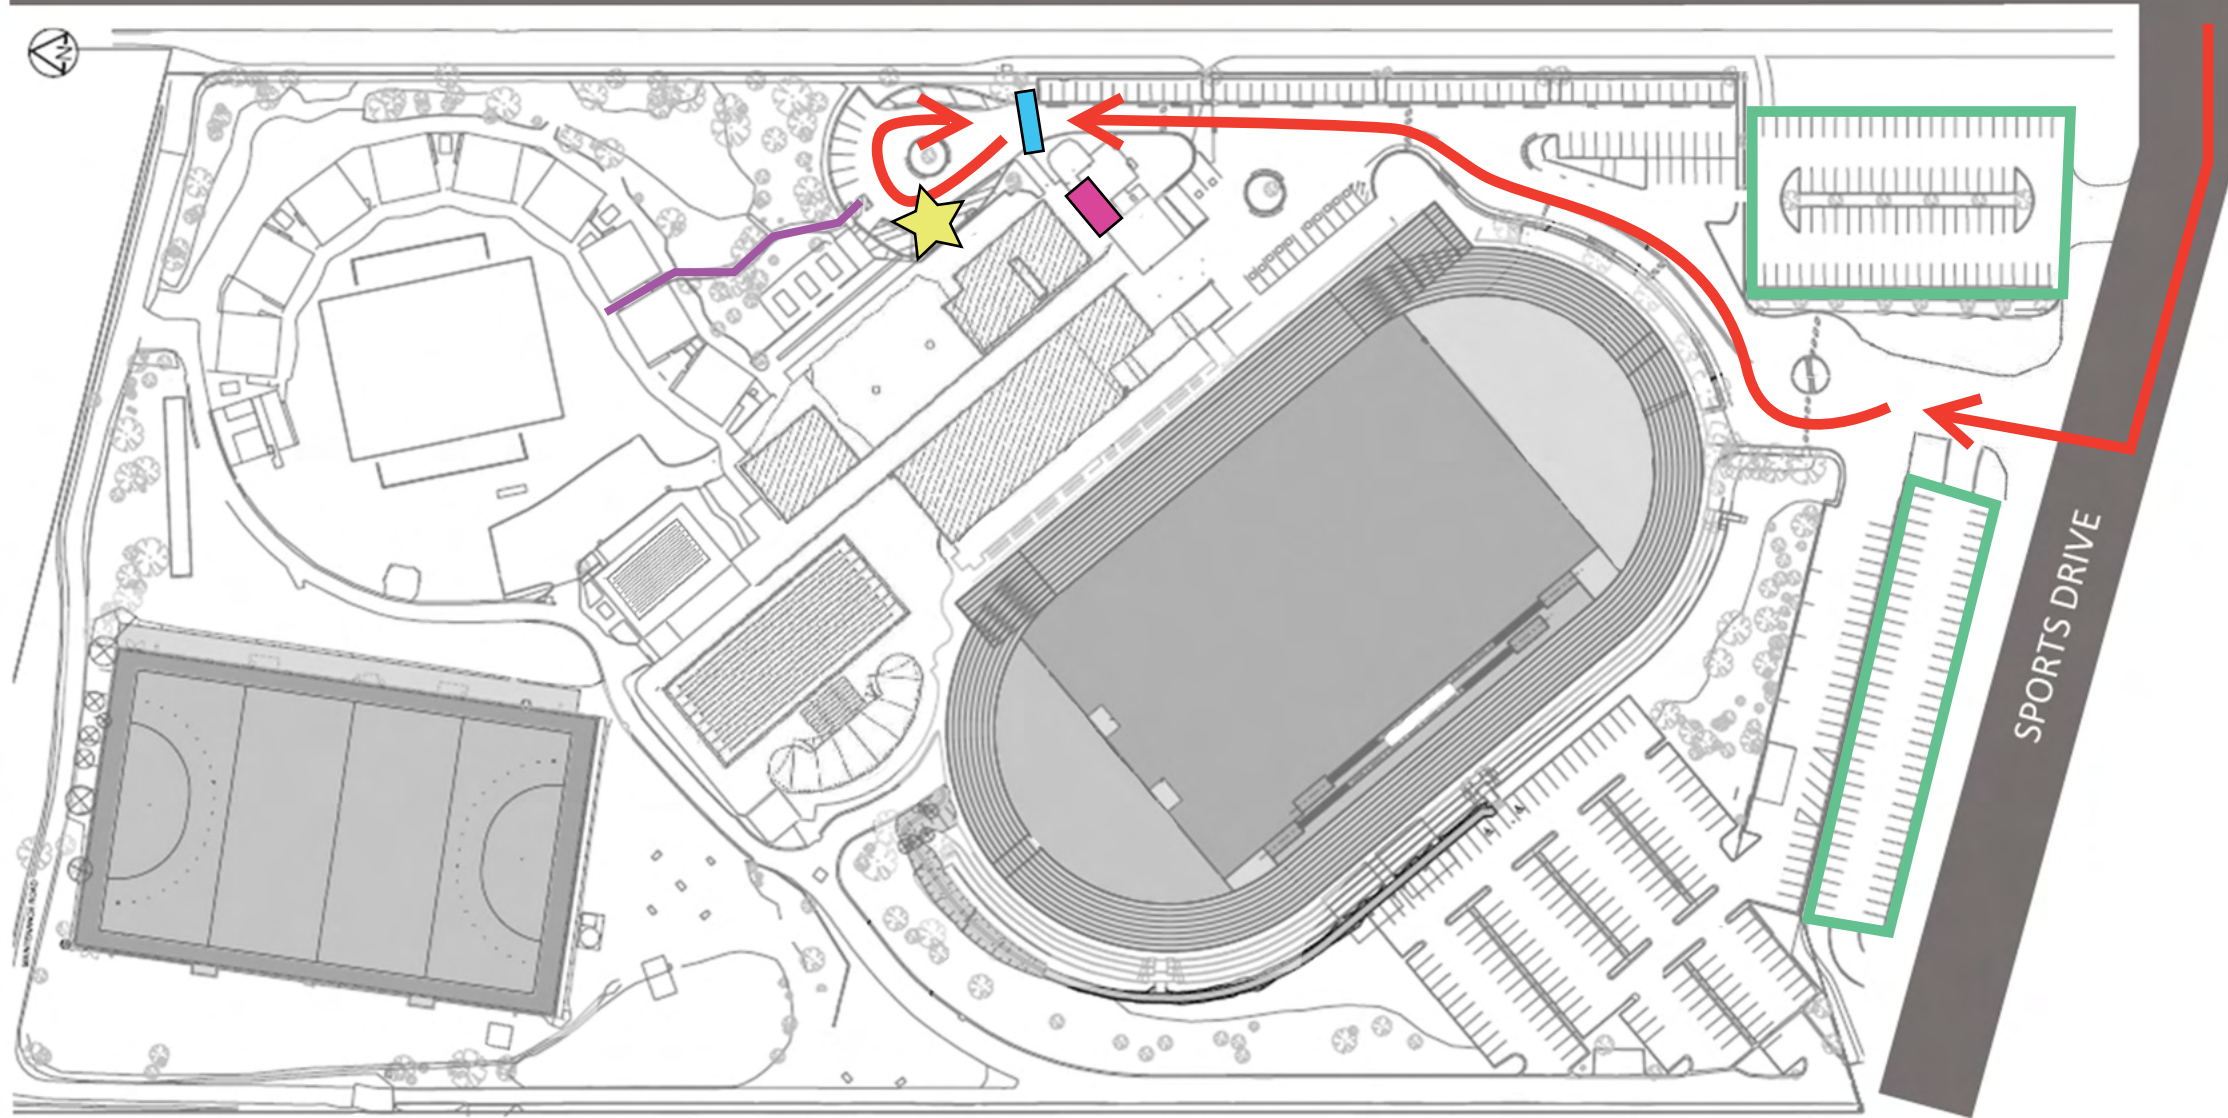

ACCOMMODATION BUS DROP OFF

MORALA AVENUE

KEY

- | | | | | | |
|---|---------------|---|-------------------|---|------------------|
|  | Bus Route |  | Bus Drop Off Zone |  | Reception |
|  | Path to Accom |  | Boom Gate |  | Council Car Park |