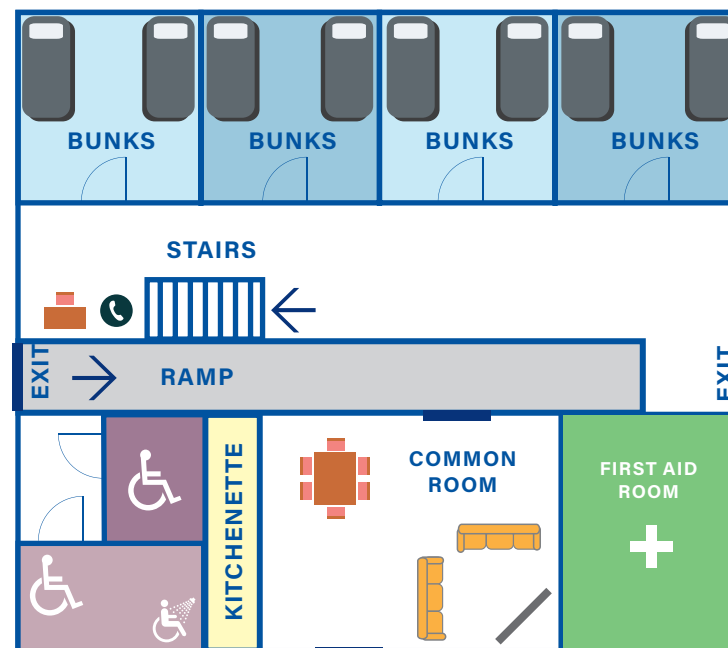

GROUND FLOOR

Queensland
Government

Runaway Bay Sport and
Leadership Excellence Centre

GOLD COAST
PERFORMANCE
CENTRE