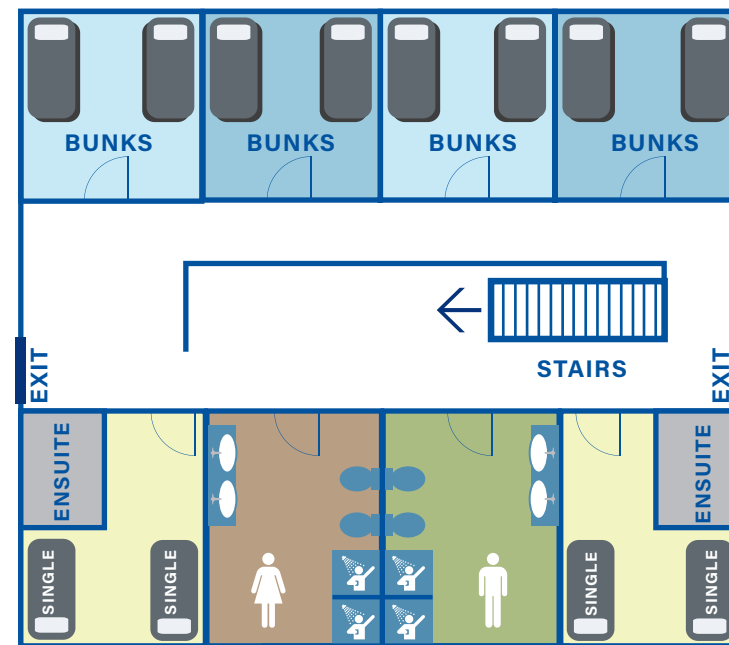

LODGE 6

QUAD SHARE (36 PERSON)

Note: Lodges maps are not to scale

FACILITIES

GROUND FLOOR

- **Common Room** 1x 3 seater sofa, 1x 2 seater sofa, TV, DVD player, whiteboard, dining table, 6 chairs
- **Kitchenette** Medium size fridge, microwave, toaster, kettle sink, cupboards, limited sets of cutlery
- **Bedrooms** 4x quad rooms - total of 16 beds
- **Includes** Air-conditioning (each room)
  Fans (common area)
  Internal phone (under stairs)
  Study area with table and chairs

FIRST FLOOR

- **Bathrooms** Male & Female each with 2x toilet, 2x shower & 2x basin
- **Bedrooms** 4x quad rooms - total 16 beds
  2x coaches rooms + ensuite
  Twin share - total 4 beds
- **Includes** Ensuite rooms include 1 cupboard & safe, as well as air conditioning & fan
  Large fans in atrium area
  Outdoor deck on one side

LAUNDRY

Laundry facilities are used by all groups staying onsite. Facilities include 2x washers, 2x dryers, sink, cupboards and iron.

FIRST FLOOR