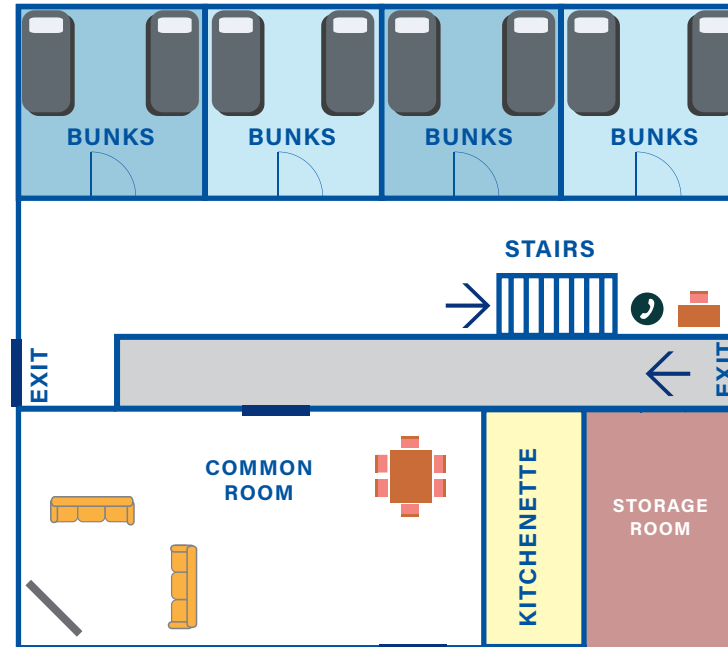

### FACILITIES

#### GROUND FLOOR

- Common Room** 1x 3 seater sofa, 1x 2 seater sofa, TV, DVD player, whiteboard, dining table, 6 chairs
- Kitchenette** Medium size fridge, microwave, toaster, kettle sink, cupboards, limited sets of cutlery
- Bedrooms** 4x quad rooms - total of 16 beds
- Includes** Air-conditioning (each room)  
Fans (common area)  
Internal phone (under stairs)  
Study area with table and chairs

#### STORAGE ROOM

Luggage storage room for before check in and after check out

FIRST FLOOR

GROUND FLOOR