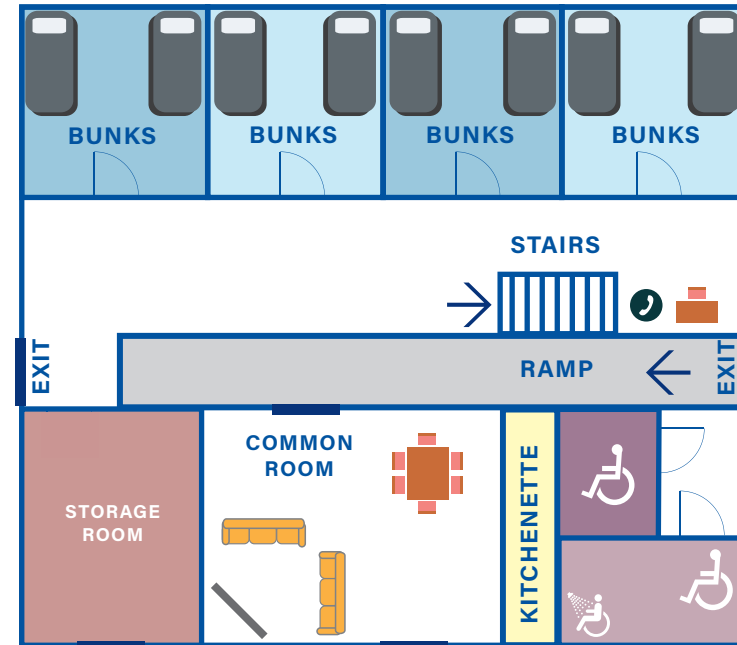

#### GROUND FLOOR

- Common Room** 1x 3 seater sofa, 1x 2 seater sofa, TV, DVD player, whiteboard, dining table, 4 chairs
- Kitchenette** Medium size fridge, microwave, toaster, kettle sink, cupboards, limited sets of cutlery
- Bathrooms** 2x bathrooms + shower (Wheelchair accessible)
- Bedrooms** 4x quad rooms - total of 16 beds
- Includes** Wheelchair access ramp  
Air-conditioning (each room)  
Fans (common area)  
Internal phone (under stairs)  
Study area with table and chairs

#### STORAGE ROOM

- Luggage storage room for before check in and after check out

FIRST FLOOR

GROUND FLOOR

Queensland  
Government

Runaway Bay Sport and  
Leadership Excellence Centre

GOLD COAST  
PERFORMANCE  
CENTRE

#### GROUND FLOOR

- Common Room** 1x 3 seater sofa, 1x 2 seater sofa, TV, DVD player, whiteboard, dining table, 6 chairs
- Kitchenette** Medium size fridge, microwave, toaster, kettle sink, cupboards, limited sets of cutlery
- Bedrooms** 4x quad rooms - total of 16 beds
- Includes** Air-conditioning (each room)  
Fans (common area)  
Internal phone (under stairs)  
Study area with table and chairs