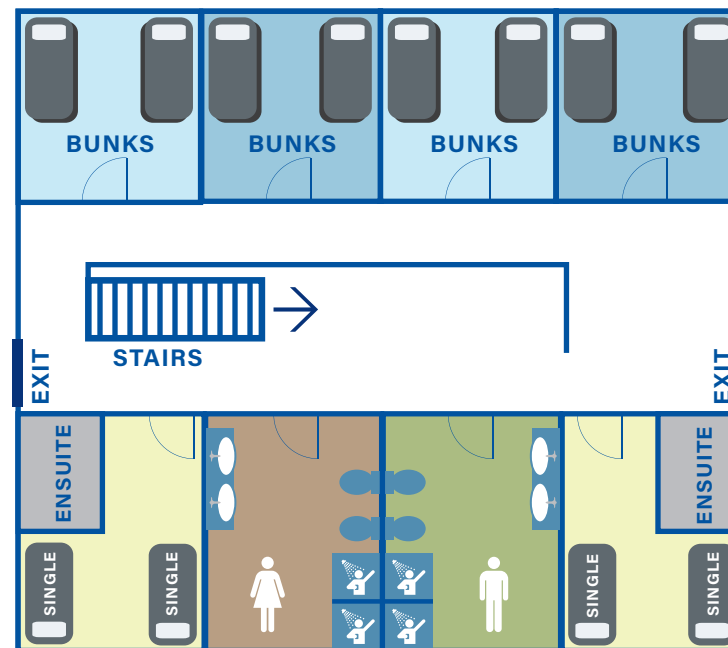

LODGE 1

QUAD SHARE (36 PERSON) WHEELCHAIR ACCESSIBLE

Note: Lodges maps are not to scale

FACILITIES

GROUND FLOOR

- **Common Room** 1x 3 seater sofa, 1x 2 seater sofa, TV, DVD player, whiteboard, dining table, 4 chairs
- **Kitchenette** Medium size fridge, microwave, toaster, kettle sink, cupboards, limited sets of cutlery
- **Bathrooms** 2x bathrooms + shower (Wheelchair accessible)
- **Bedrooms** 4x quad rooms - total of 16 beds
- **Includes** Wheelchair access ramp
  Air-conditioning (each room)
  Fans (common area)
  Internal phone (under stairs)
  Study area with table and chairs

FIRST FLOOR

- **Bathrooms** Male & Female each with 2x toilet, 2x shower & 2x basin
- **Bedrooms** 4x quad rooms - total 16 beds
  2x coaches rooms + ensuite
  Twin share - total 4 beds
- **Includes** Ensuite rooms include 1 cupboard & safe, as well as air conditioning & fan
  Large fans in atrium area
  Outdoor deck on one side

FIRST AID ROOM

First Aid Room for the Gold Coast Performance Centre

FIRST FLOOR