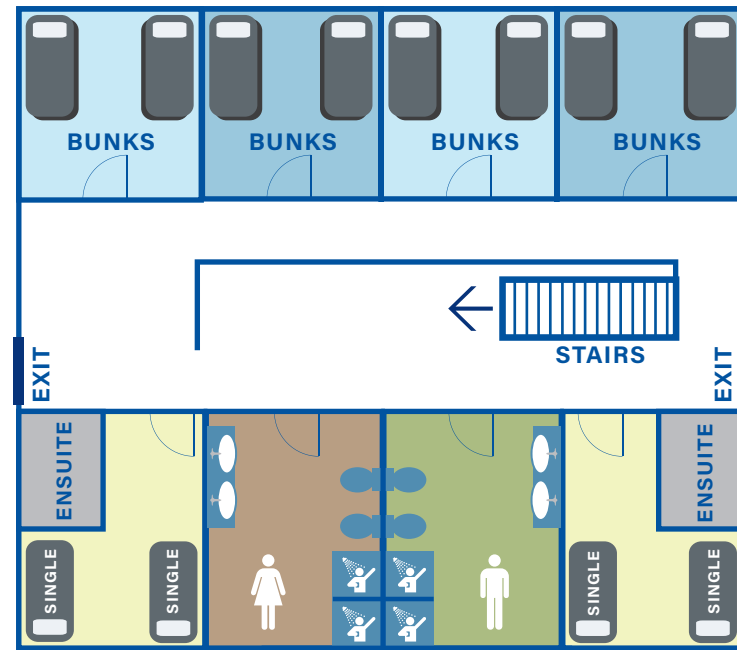

### FACILITIES

#### GROUND FLOOR

- Common Room** 1x 3 seater sofa, 1x 2 seater sofa, TV, DVD player, whiteboard, dining table, 4 chairs
- Kitchenette** Medium size fridge, microwave, toaster, kettle sink, cupboards, limited sets of cutlery
- Bathrooms** 2x bathrooms + shower (Wheelchair accessible)
- Bedrooms** 4x quad rooms - total of 16 beds
- Includes** Wheelchair access ramp  
Air-conditioning (each room)  
Fans (common area)  
Internal phone (under stairs)  
Study area with table and chairs

#### STORAGE ROOM

- Luggage storage room for before check in and after check out

FIRST FLOOR

GROUND FLOOR

Queensland  
Government

Runaway Bay Sport and  
Leadership Excellence Centre

GOLD COAST  
PERFORMANCE  
CENTRE