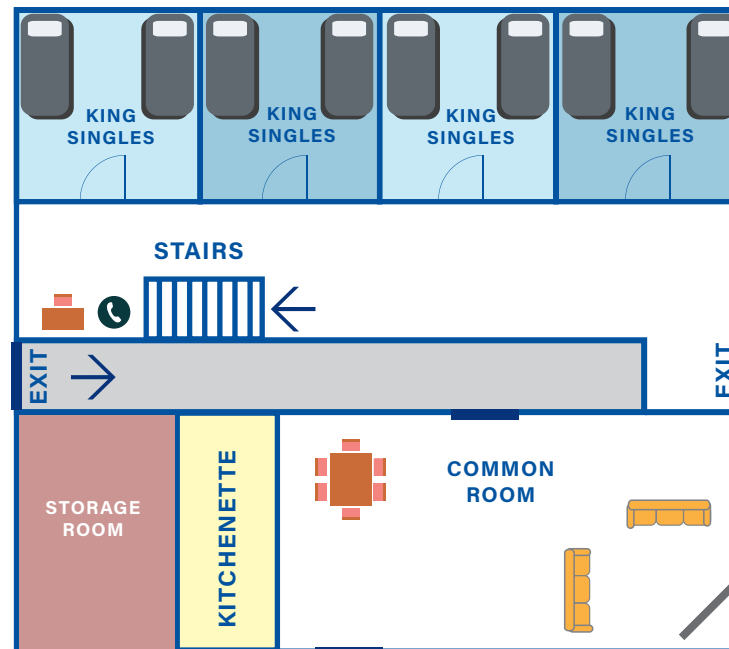

### FACILITIES

#### GROUND FLOOR

- Common Room** 1x 3 seater sofa, 1x 2 seater sofa, TV, DVD player, whiteboard, dining table, 6 chairs
- Kitchenette** Medium size fridge, microwave, toaster, kettle sink, cupboards, limited sets of cutlery
- Bedrooms** 4x king single rooms - total of 8 beds
- Includes** Air-conditioning (each room)  
Fans (common area)  
Internal phone (under stairs)  
Study area with table and chairs

#### FIRST FLOOR

- Bathrooms** Male & Female each with 2x toilet, 2x shower & 2x basin
- Bedrooms** 4x king single rooms - total 8 beds  
2x coaches rooms + ensuite  
Twin share - total 4 beds
- Includes** Ensuite rooms include 1 cupboard & safe, as well as air conditioning & fan  
Large fans in atrium area  
Outdoor deck on one side

#### STORAGE ROOM

- Luggage storage room for before check in and after check out

FIRST FLOOR

GROUND FLOOR