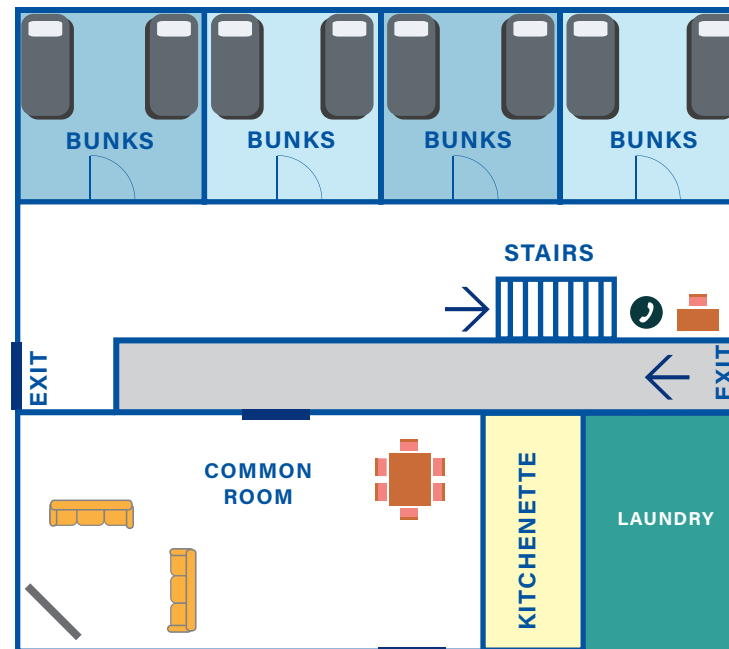

### FACILITIES

#### GROUND FLOOR

- Common Room** 1x 3 seater sofa, 1x 2 seater sofa, TV, DVD player, whiteboard, dining table, 6 chairs
- Kitchenette** Medium size fridge, microwave, toaster, kettle sink, cupboards, limited sets of cutlery
- Bedrooms** 4x quad rooms - total of 16 beds
- Includes** Air-conditioning (each room)  
Fans (common area)  
Internal phone (under stairs)  
Study area with table and chairs

#### LAUNDRY

Laundry facilities are used by all groups staying onsite. Facilities include 2x washers, 2x dryers, sink, cupboards and iron.

FIRST FLOOR

GROUND FLOOR