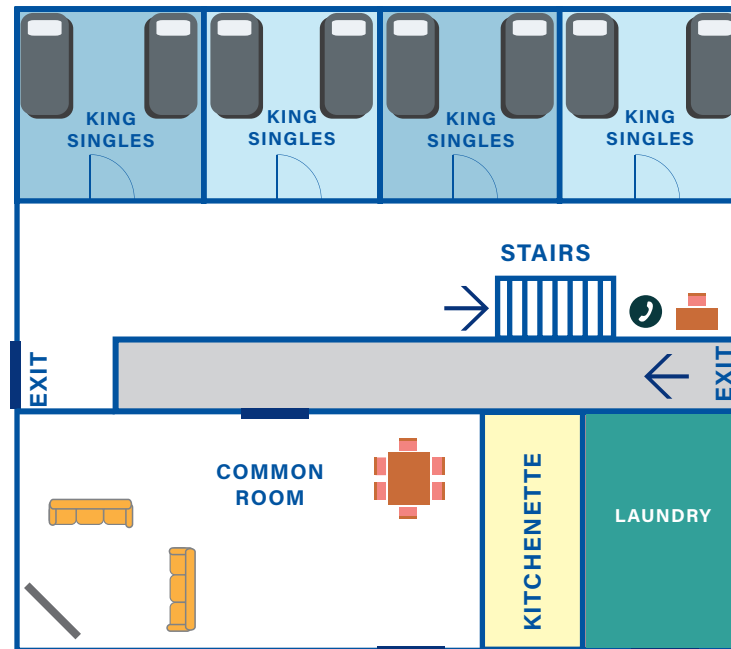

### FACILITIES

#### GROUND FLOOR

- Common Room** 1x 3 seater sofa, 1x 2 seater sofa, TV, DVD player, whiteboard, dining table, 6 chairs
- Kitchenette** Medium size fridge, microwave, toaster, kettle sink, cupboards, limited sets of cutlery
- Bedrooms** 4x king single rooms - total of 8 beds
- Includes** Air-conditioning (each room)  
Fans (common area)  
Internal phone (under stairs)  
Study area with table and chairs

#### LAUNDRY

Laundry facilities are used by all groups staying onsite. Facilities include 2x washers, 2x dryers, sink, cupboards and iron.

FIRST FLOOR

GROUND FLOOR