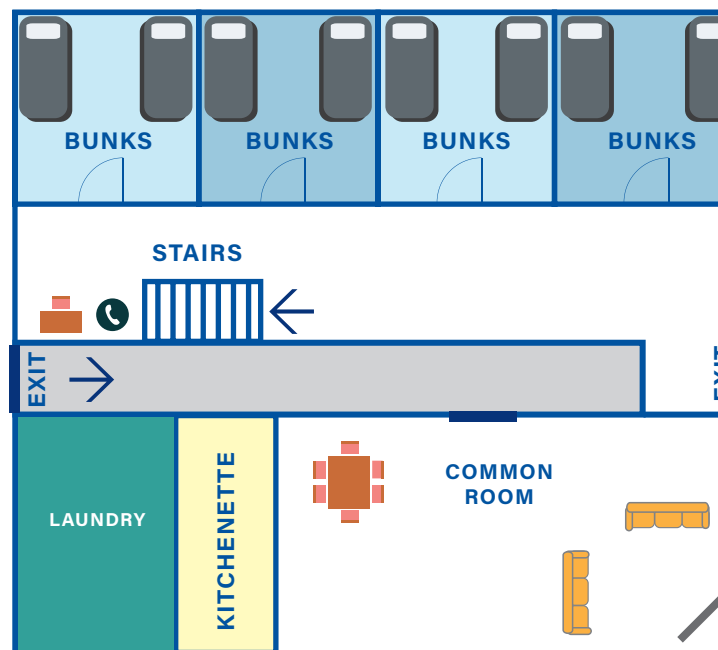

### FACILITIES

#### GROUND FLOOR

- Common Room** 1x 3 seater sofa, 1x 2 seater sofa, TV, DVD player, whiteboard, dining table, 6 chairs
- Kitchenette** Medium size fridge, microwave, toaster, kettle sink, cupboards, limited sets of cutlery
- Bedrooms** 4x quad rooms - total of 16 beds
- Includes** Air-conditioning (each room)  
Fans (common area)  
Internal phone (under stairs)  
Study area with table and chairs

#### LAUNDRY

Laundry facilities are used by all groups staying onsite. Facilities include 2x washers, 2x dryers, sink, cupboards and iron.

FIRST FLOOR

GROUND FLOOR