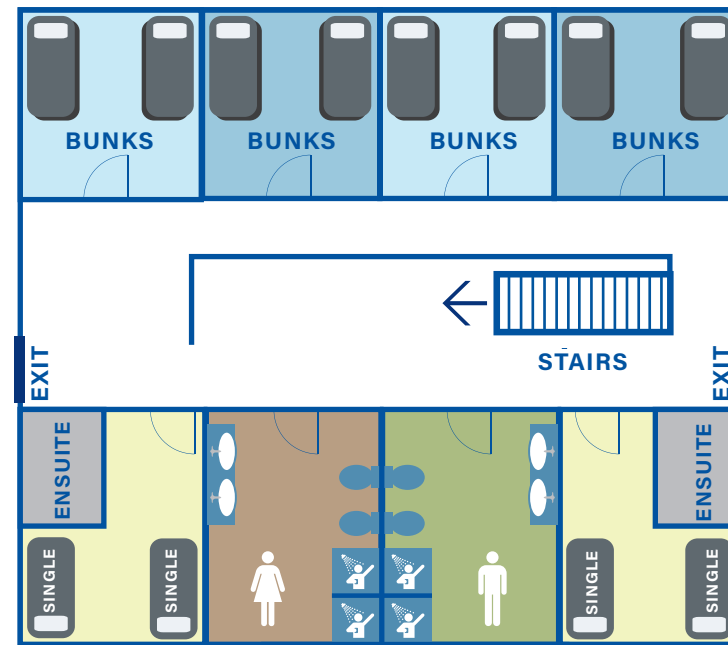

LODGE 4

QUAD SHARE (36 PERSON)

Note: Lodges maps are not to scale

FACILITIES

GROUND FLOOR

- **Common Room** 1x 3 seater sofa, 1x 2 seater sofa, TV, DVD player, whiteboard, dining table, 6 chairs
- **Kitchenette** Medium size fridge, microwave, toaster, kettle sink, cupboards, limited sets of cutlery
- **Bedrooms** 4x quad rooms - total of 16 beds
- **Includes** Air-conditioning (each room)
  Fans (common area)
  Internal phone (under stairs)
  Study area with table and chairs

FIRST FLOOR

- **Bathrooms** Male & Female each with 2x toilet, 2x shower & 2x basin
- **Bedrooms** 4x quad rooms - total 16 beds
  2x coaches rooms + ensuite
  Twin share - total 4 beds
- **Includes** Ensuite rooms include 1 cupboard & safe, as well as air conditioning & fan
  Large fans in atrium area
  Outdoor deck on one side

STORAGE ROOM

Luggage storage room for before check in and after check out

FIRST FLOOR