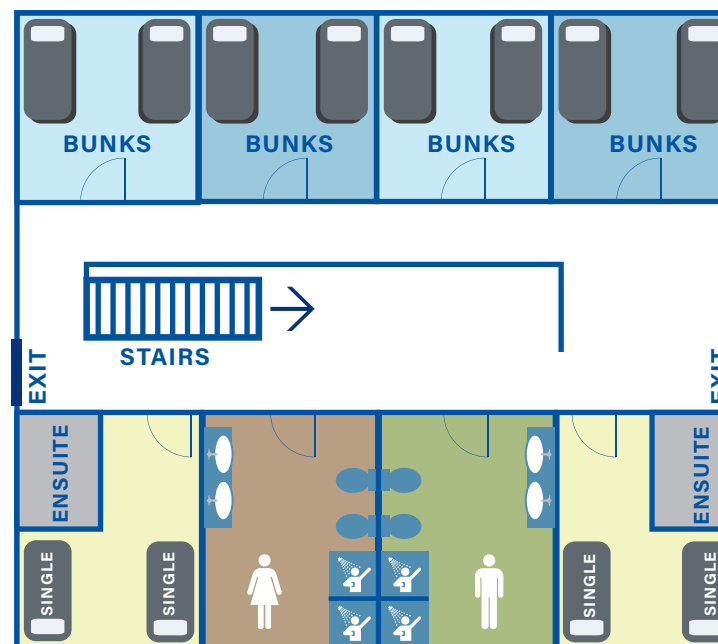

LODGE 3

QUAD SHARE (36 PERSON)

Note: Lodges maps are not to scale

FACILITIES

GROUND FLOOR

- **Common Room** 1x 3 seater sofa, 1x 2 seater sofa, TV, DVD player, whiteboard, dining table, 6 chairs
- **Kitchenette** Medium size fridge, microwave, toaster, kettle sink, cupboards, limited sets of cutlery
- **Bedrooms** 4x quad rooms - total of 16 beds
- **Includes** Air-conditioning (each room)
  Fans (common area)
  Internal phone (under stairs)
  Study area with table and chairs

FIRST FLOOR

- **Bathrooms** Male & Female each with 2x toilet, 2x shower & 2x basin
- **Bedrooms** 4x quad rooms - total 16 beds
  2x coaches rooms + ensuite
  Twin share - total 4 beds
- **Includes** Ensuite rooms include 1 cupboard & safe, as well as air conditioning & fan
  Large fans in atrium area
  Outdoor deck on one side

LAUNDRY

Laundry facilities are used by all groups staying onsite. Facilities include 2x washers, 2x dryers, sink, cupboards and iron.

FIRST FLOOR