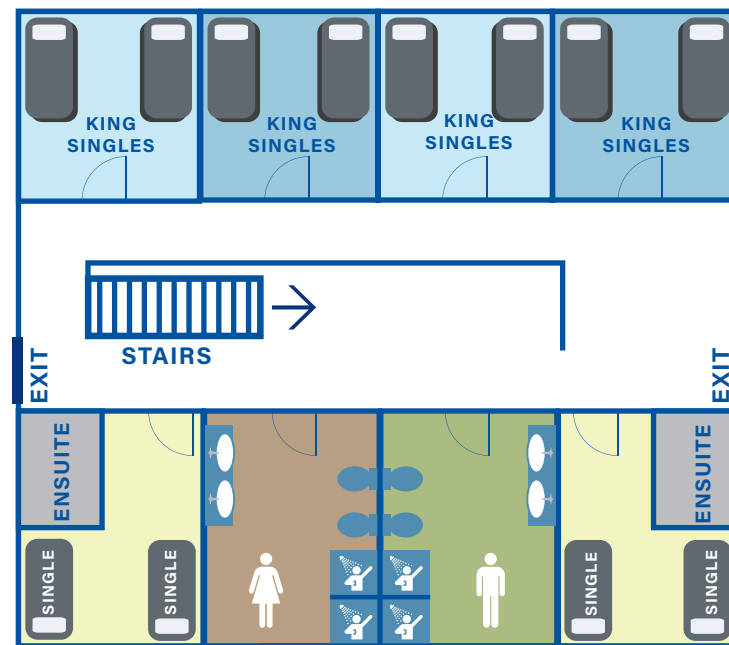

LODGE 7

TWIN SHARE (20 PERSON)

Note: Lodges maps are not to scale

FACILITIES

GROUND FLOOR

- **Common Room** 1x 3 seater sofa, 1x 2 seater sofa, TV, DVD player, whiteboard, dining table, 6 chairs
- **Kitchenette** Medium size fridge, microwave, toaster, kettle sink, cupboards, limited sets of cutlery
- **Bedrooms** 4x king single rooms - total of 8 beds
- **Includes** Air-conditioning (each room)
  Fans (common area)
  Internal phone (under stairs)
  Study area with table and chairs

FIRST FLOOR

- **Bathrooms** Male & Female each with 2x toilet, 2x shower & 2x basin
- **Bedrooms** 4x king single rooms - total 8 beds
  2x coaches rooms + ensuite
  Twin share - total 4 beds
- **Includes** Ensuite rooms include 1 cupboard & safe, as well as air conditioning & fan
  Large fans in atrium area
  Outdoor deck on one side

STORAGE ROOM

- Luggage storage room for before check in and after check out

FIRST FLOOR