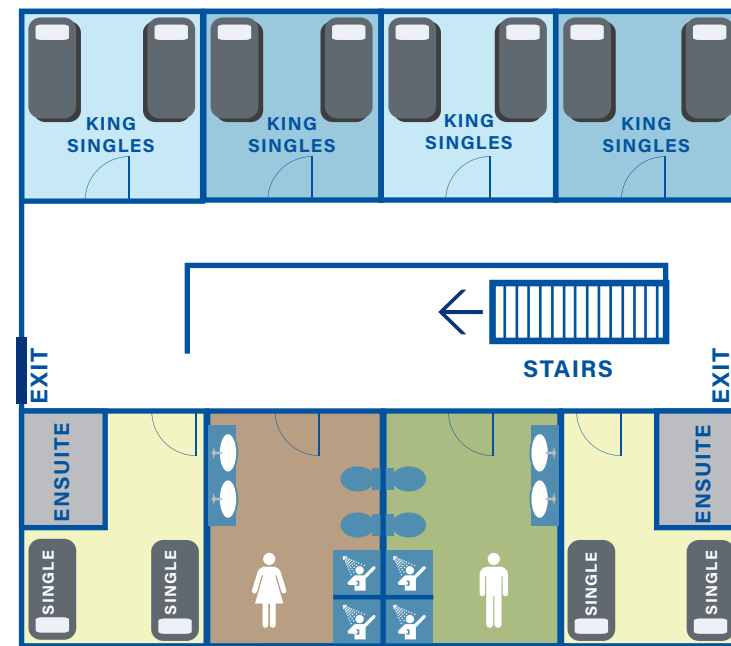

LODGE 8

TWIN SHARE (20 PERSON)

Note: Lodges maps are not to scale

FACILITIES

GROUND FLOOR

- **Common Room** 1x 3 seater sofa, 1x 2 seater sofa, TV, DVD player, whiteboard, dining table, 6 chairs
- **Kitchenette** Medium size fridge, microwave, toaster, kettle sink, cupboards, limited sets of cutlery
- **Bedrooms** 4x king single rooms - total of 8 beds
- **Includes** Air-conditioning (each room)
  Fans (common area)
  Internal phone (under stairs)
  Study area with table and chairs

FIRST FLOOR

- **Bathrooms** Male & Female each with 2x toilet, 2x shower & 2x basin
- **Bedrooms** 4x king single rooms - total 8 beds
  2x coaches rooms + ensuite
  Twin share - total 4 beds
- **Includes** Ensuite rooms include 1 cupboard & safe, as well as air conditioning & fan
  Large fans in atrium area
  Outdoor deck on one side

LAUNDRY

Laundry facilities are used by all groups staying onsite. Facilities include 2x washers, 2x dryers, sink, cupboards and iron.

FIRST FLOOR