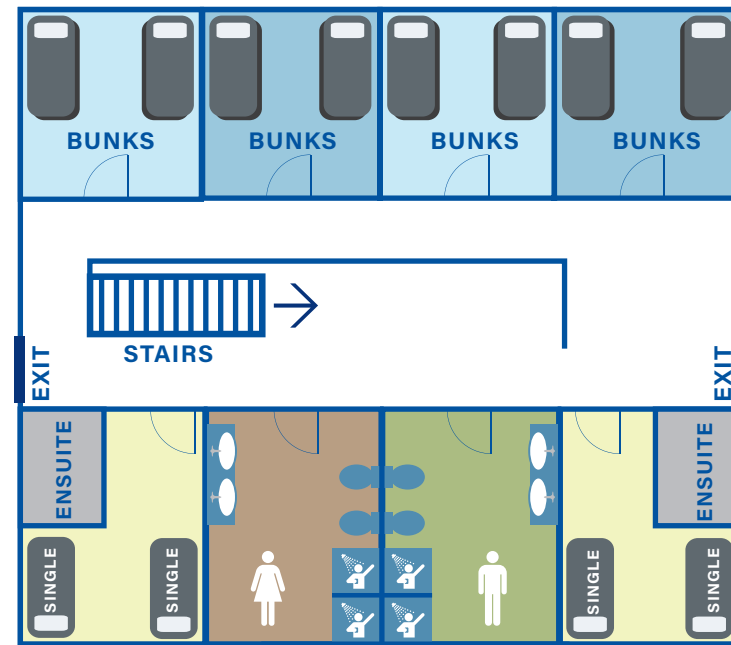

LODGE 5

QUAD SHARE (36 PERSON)

Note: Lodges maps are not to scale

FACILITIES

GROUND FLOOR

- **Common Room** 1x 3 seater sofa, 1x 2 seater sofa, TV, DVD player, whiteboard, dining table, 6 chairs
- **Kitchenette** Medium size fridge, microwave, toaster, kettle sink, cupboards, limited sets of cutlery
- **Bedrooms** 4x quad rooms - total of 16 beds
- **Includes** Air-conditioning (each room)
  Fans (common area)
  Internal phone (under stairs)
  Study area with table and chairs

FIRST FLOOR

- **Bathrooms** Male & Female each with 2x toilet, 2x shower & 2x basin
- **Bedrooms** 4x quad rooms - total 16 beds
  2x coaches rooms + ensuite
  Twin share - total 4 beds
- **Includes** Ensuite rooms include 1 cupboard & safe, as well as air conditioning & fan
  Large fans in atrium area
  Outdoor deck on one side

STORAGE ROOM

- Luggage storage room for before check in and after check out

FIRST FLOOR