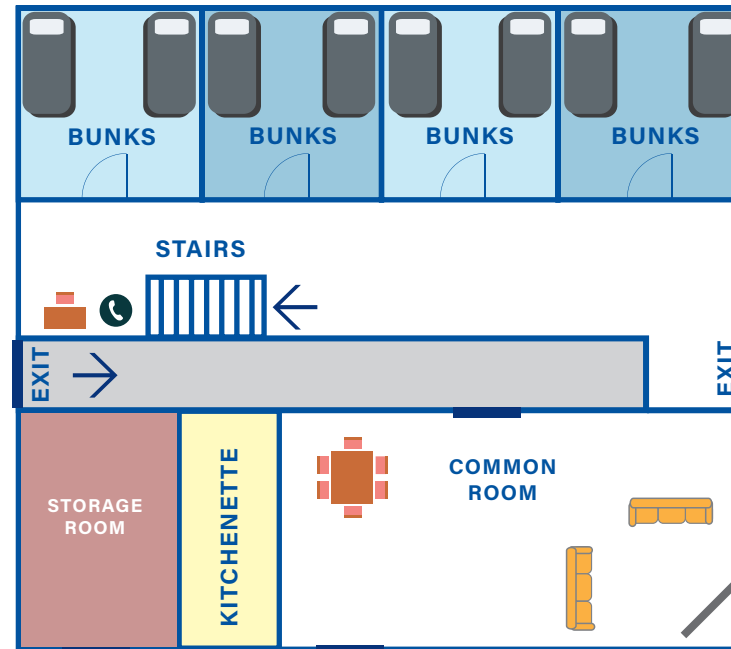

### FACILITIES

#### GROUND FLOOR

- Common Room** 1x 3 seater sofa, 1x 2 seater sofa, TV, DVD player, whiteboard, dining table, 6 chairs
- Kitchenette** Medium size fridge, microwave, toaster, kettle sink, cupboards, limited sets of cutlery
- Bedrooms** 4x quad rooms - total of 16 beds
- Includes** Air-conditioning (each room)  
Fans (common area)  
Internal phone (under stairs)  
Study area with table and chairs

#### STORAGE ROOM

- Luggage storage room for before check in and after check out

FIRST FLOOR

GROUND FLOOR