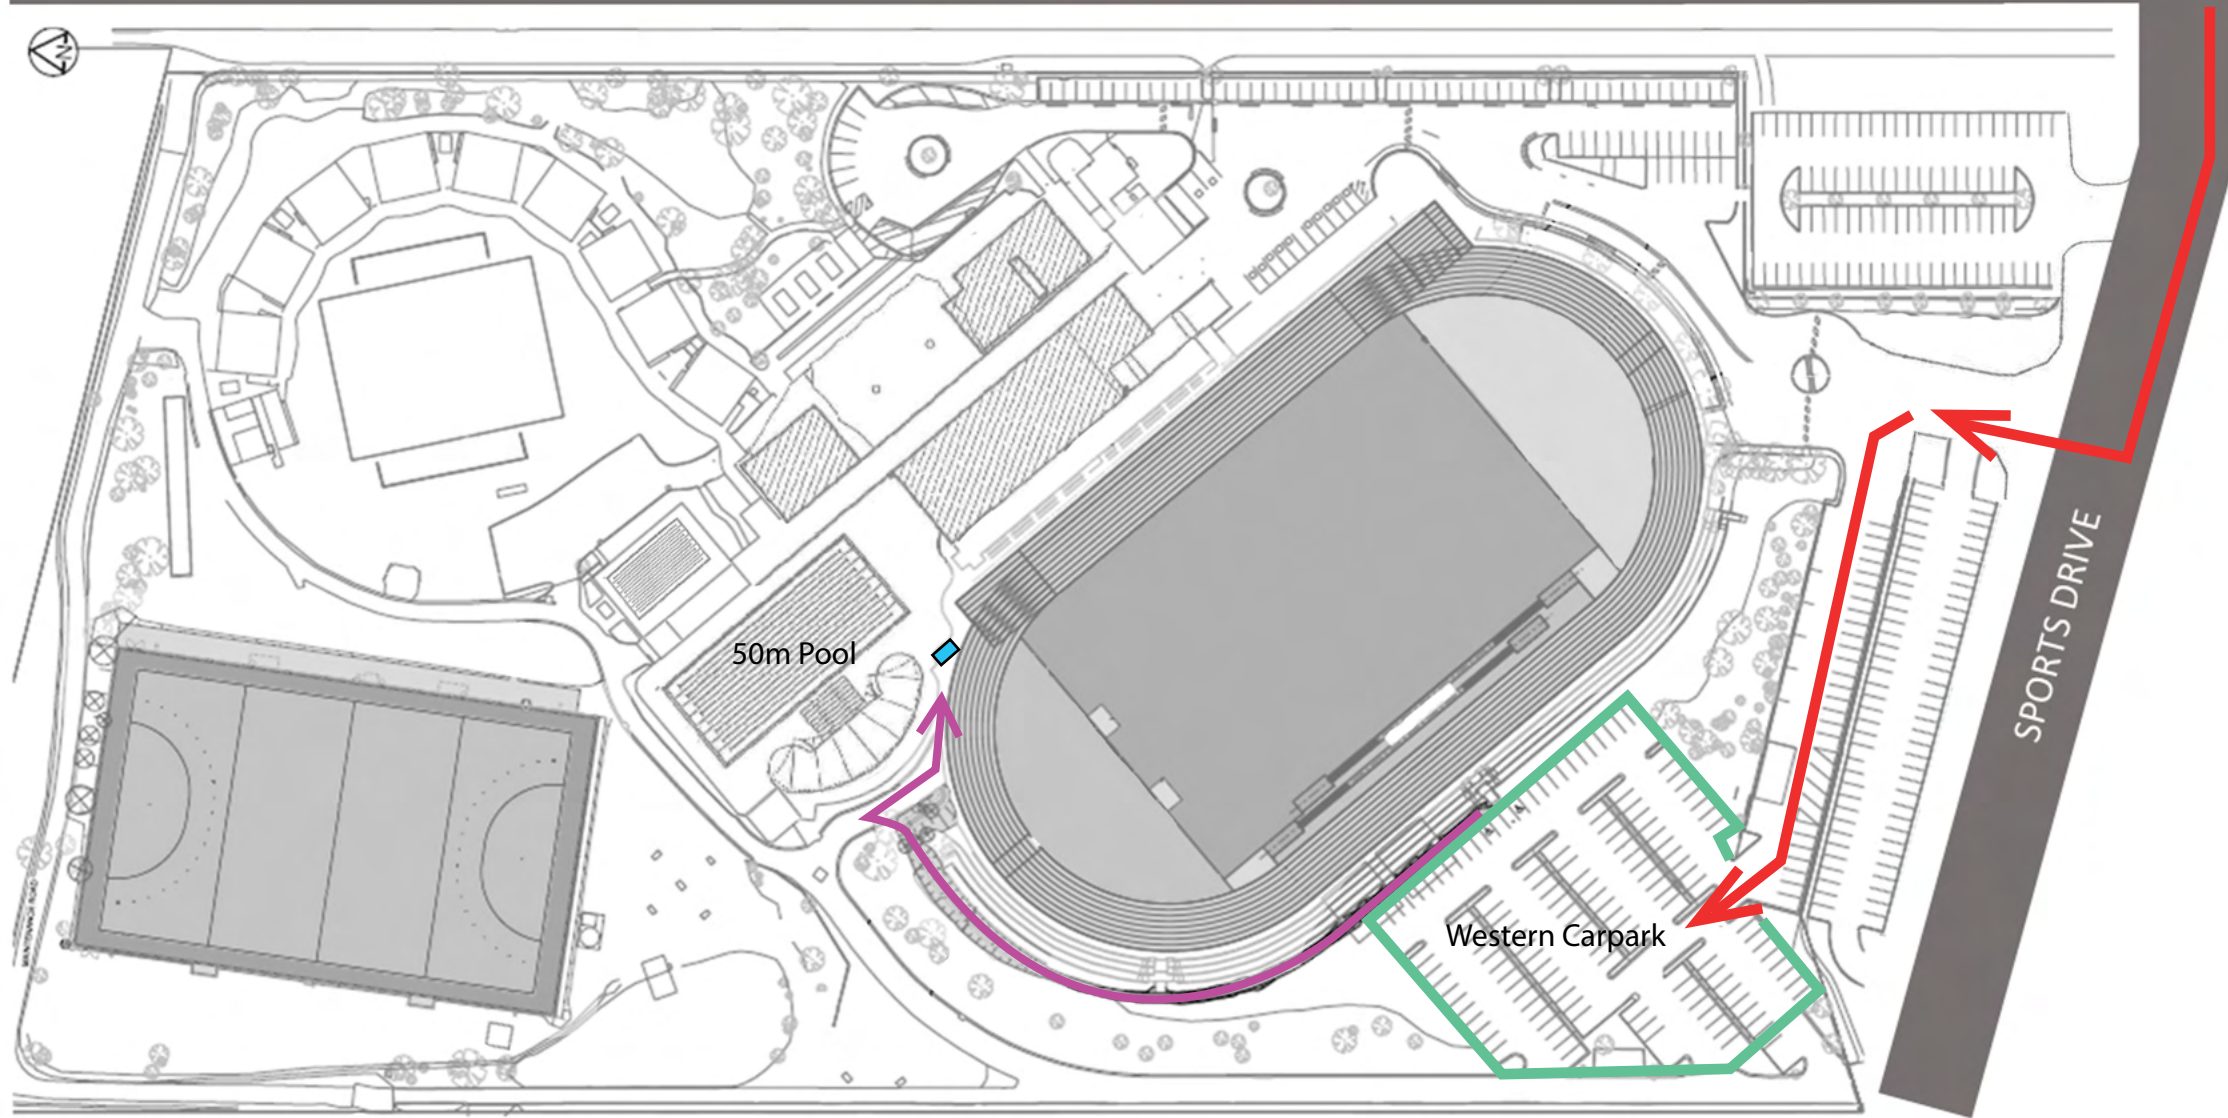

AQUATICS CENTRE ACCESS

MORALA AVENUE

KEY

- | | | | |
|---|---------------------|---|-----------------|
|  | Vehicle Access |  | 50m Pool Gate |
|  | Pedestrian Footpath |  | Western Carpark |