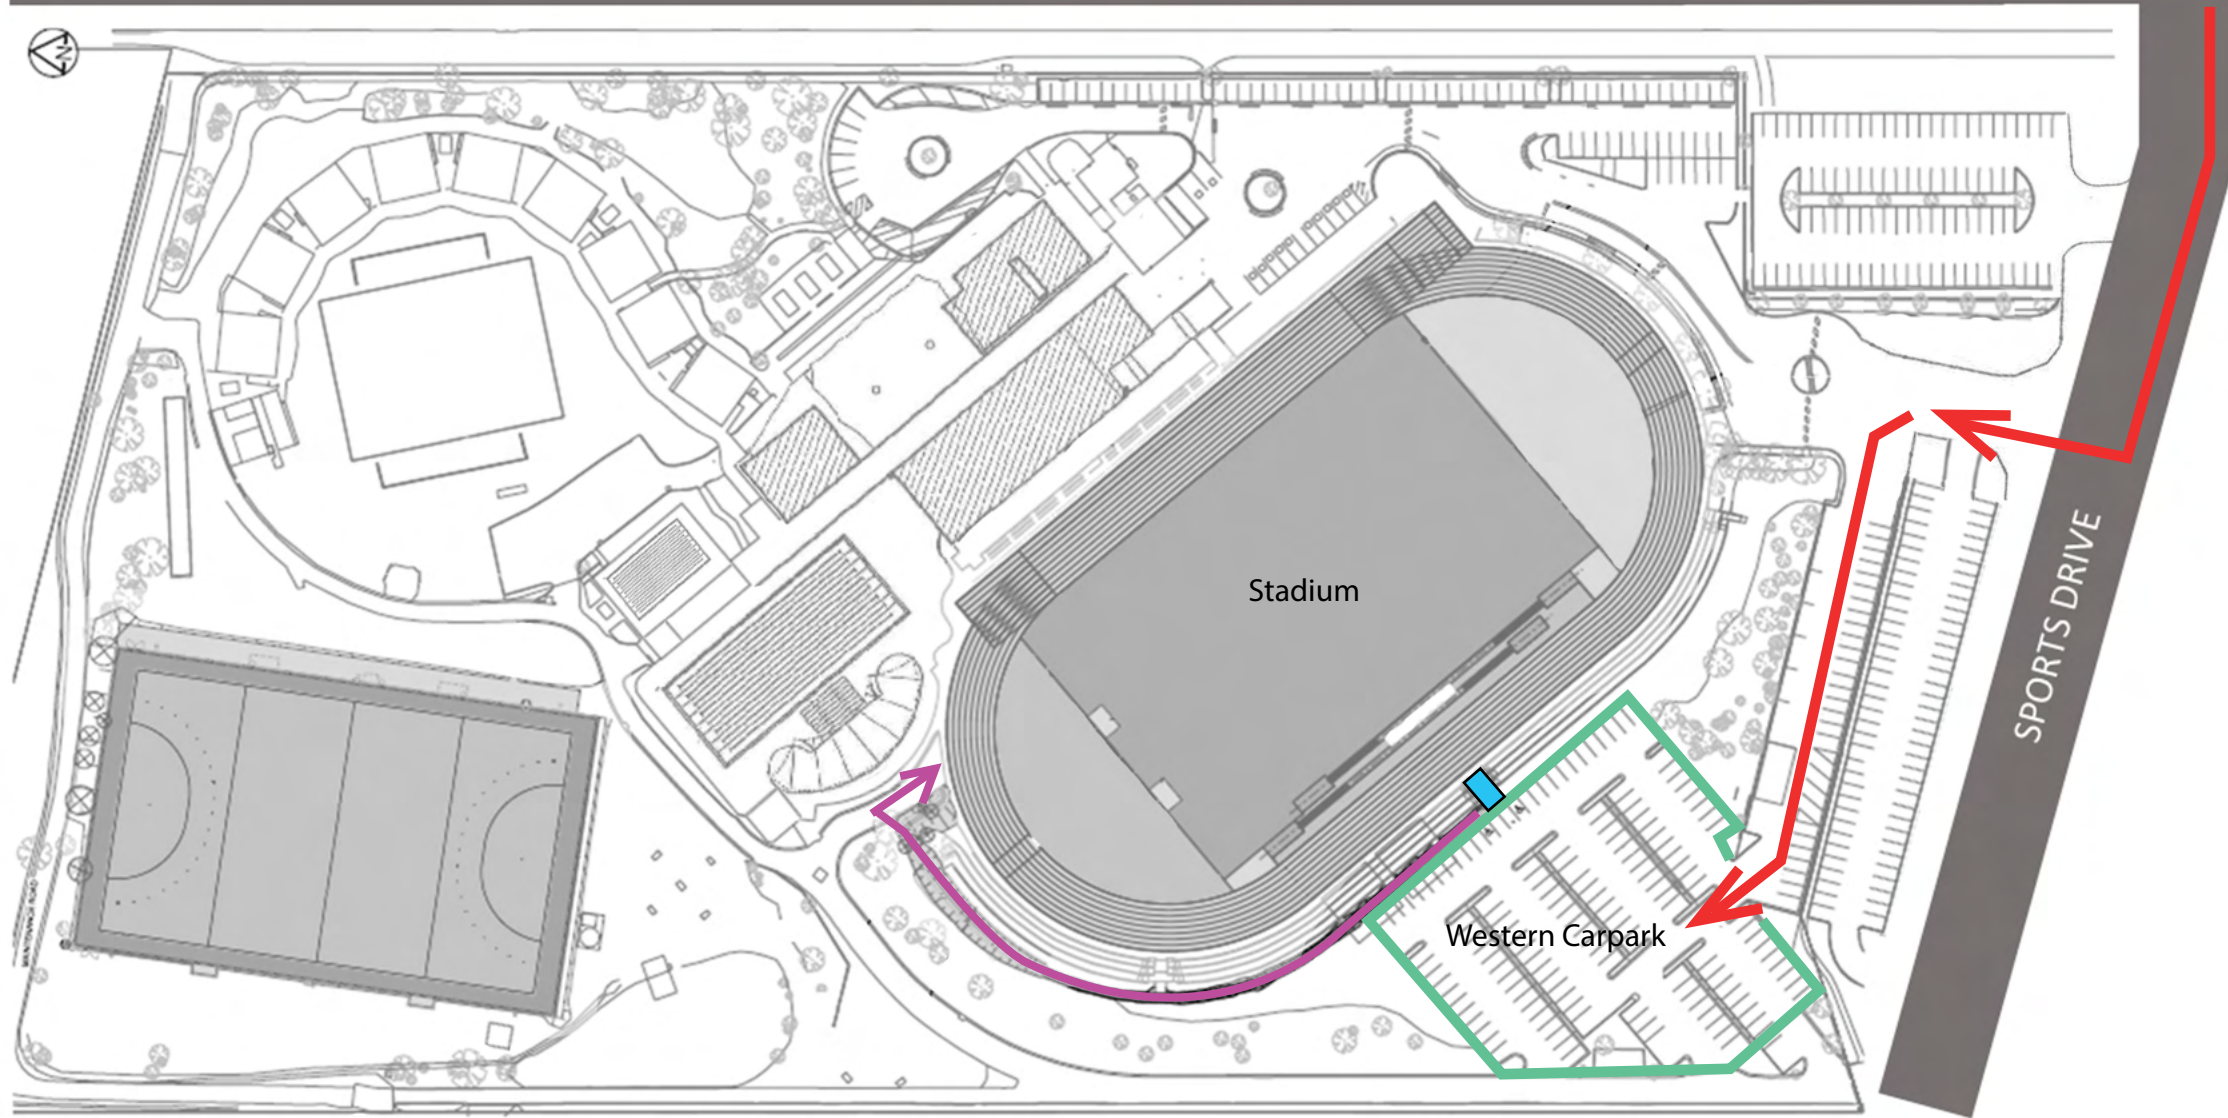

# ATHLETICS STADIUM ACCESS

MORALA AVENUE

## KEY

- |   |                     |   |                   |
|---|---------------------|---|-------------------|
|  | Vehicle Access      |  | Grandstand Stairs |
|  | Pedestrian Footpath |  | Western Carpark   |