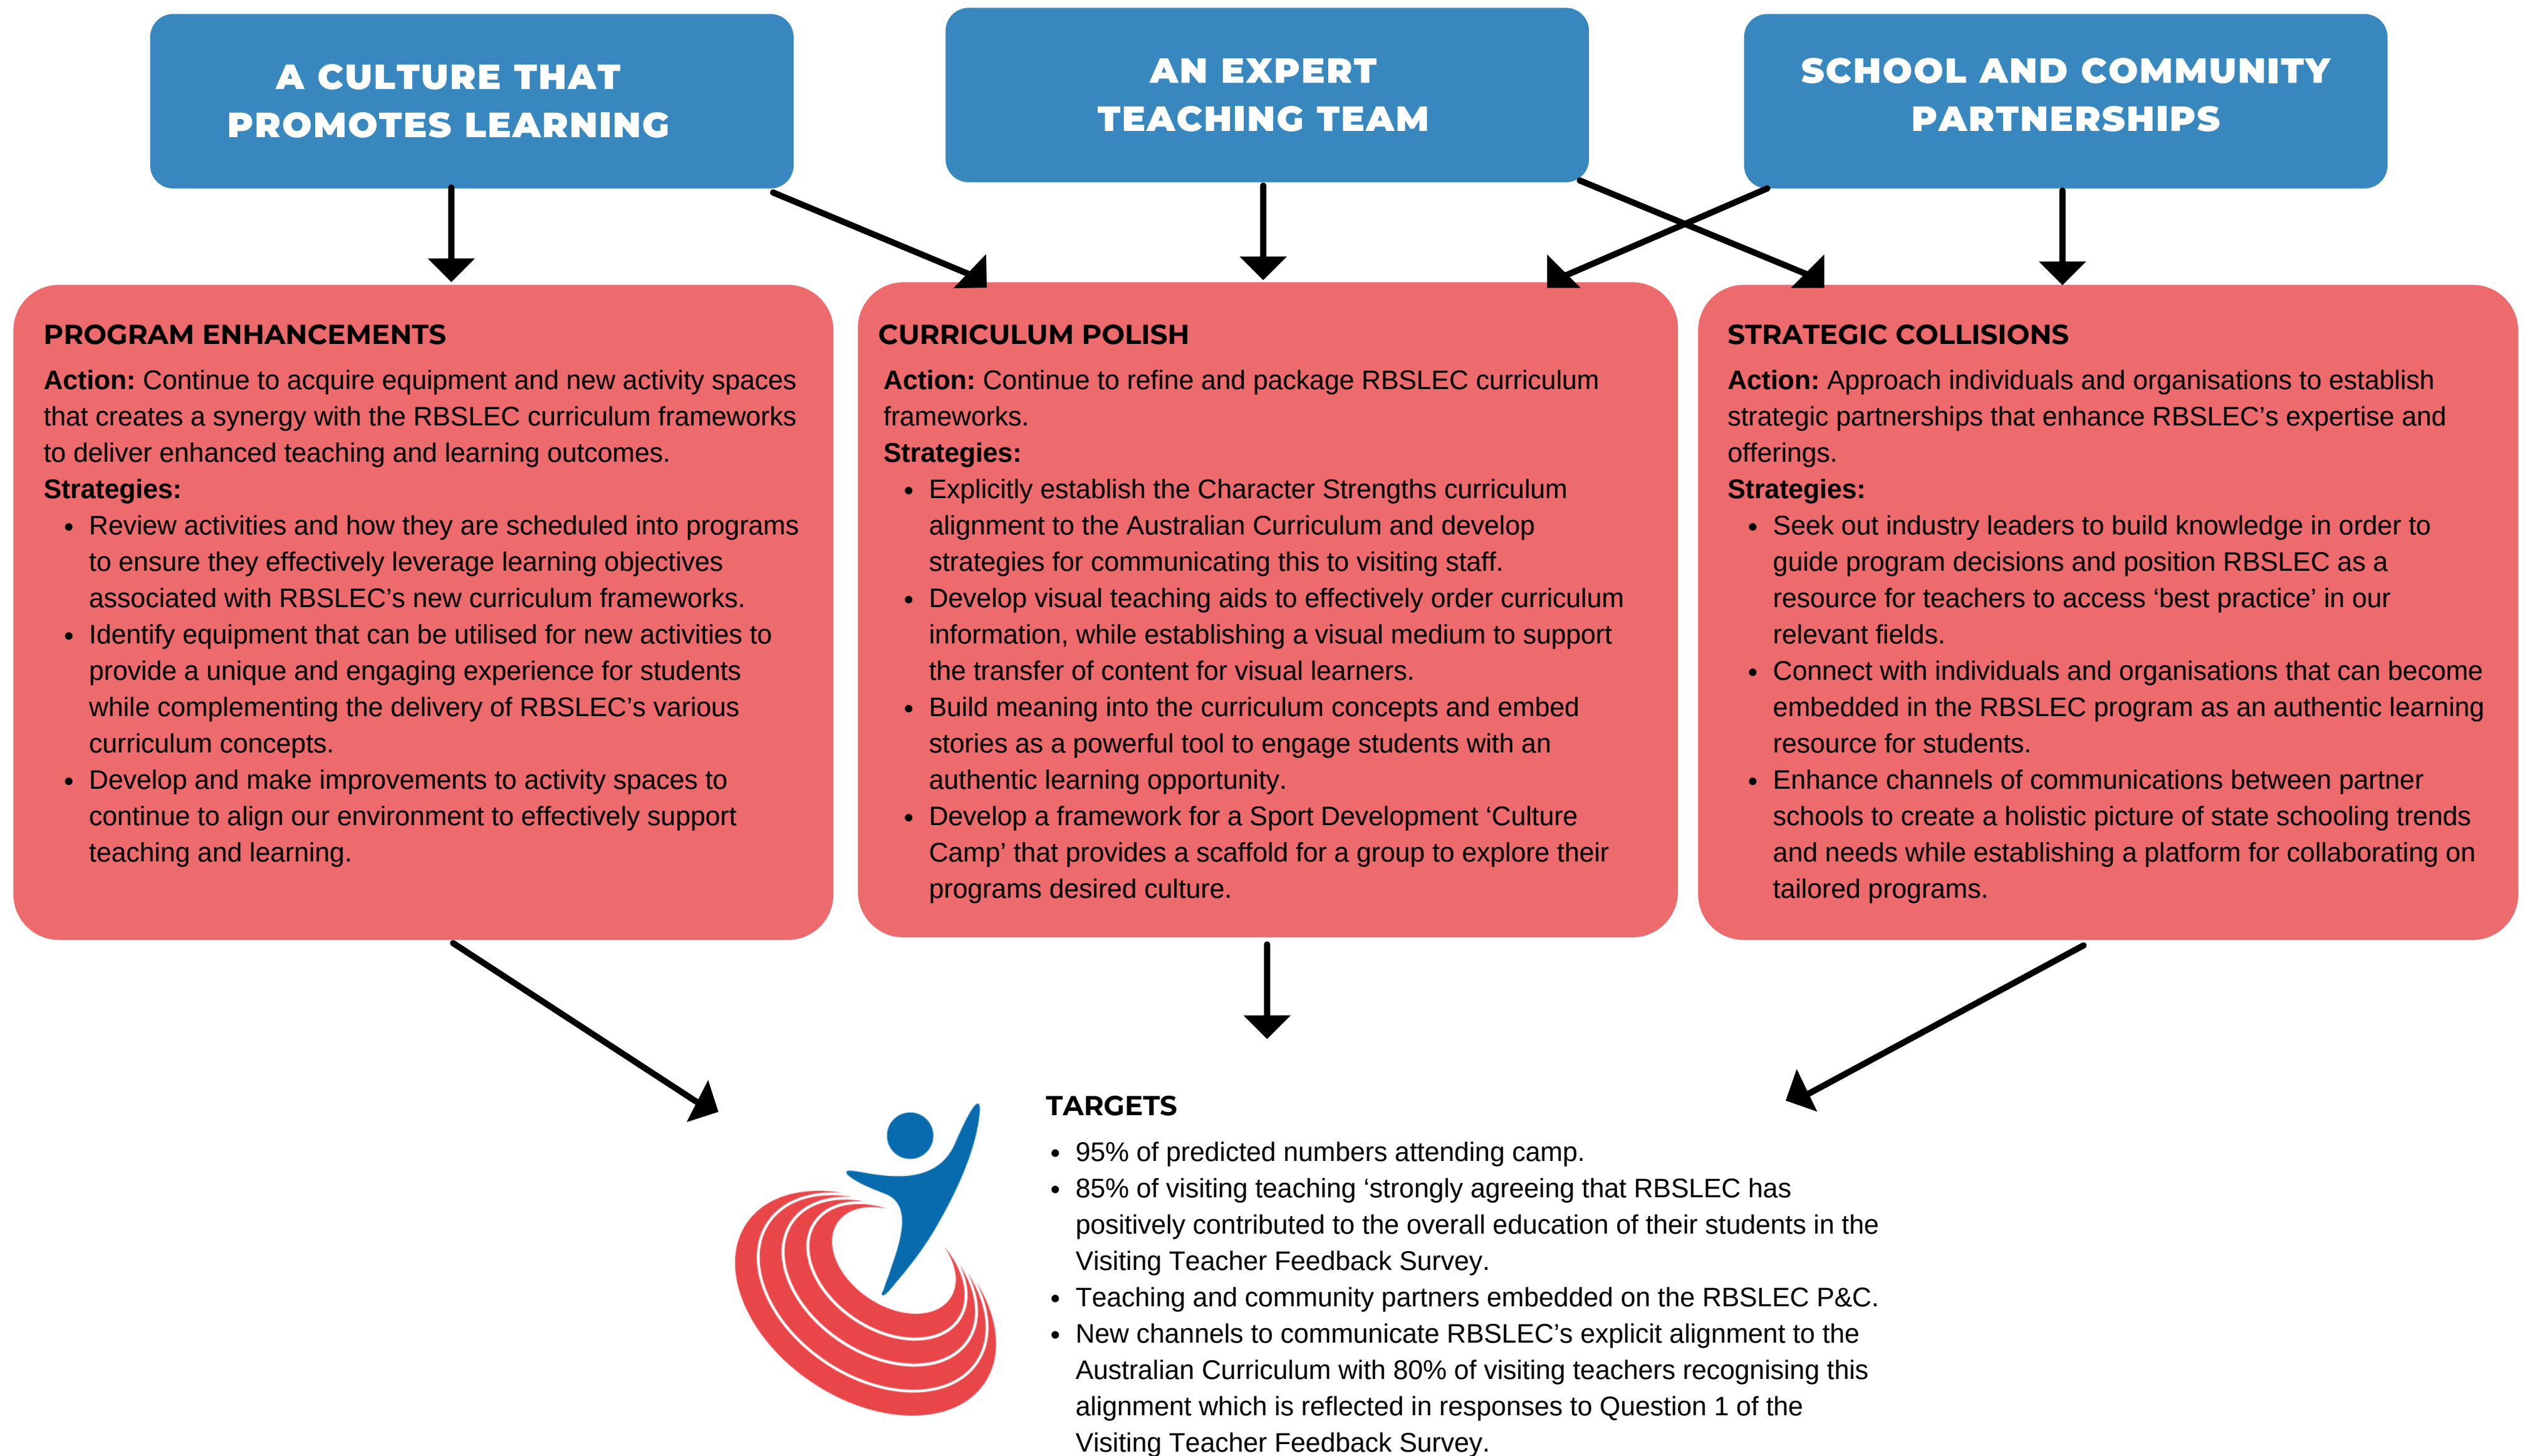

Runaway Bay Sport and Leadership Excellence Centre 2021 Annual Implementation Plan

State Schoolings home for Student Athlete and Leadership Development

Rob Enight
Principal

Darren Scott
Assistant Regional Director

Rachel Barnes
P&C President

Values: Reflective, Collaborative, Innovative, Inclusive

Queensland
Government