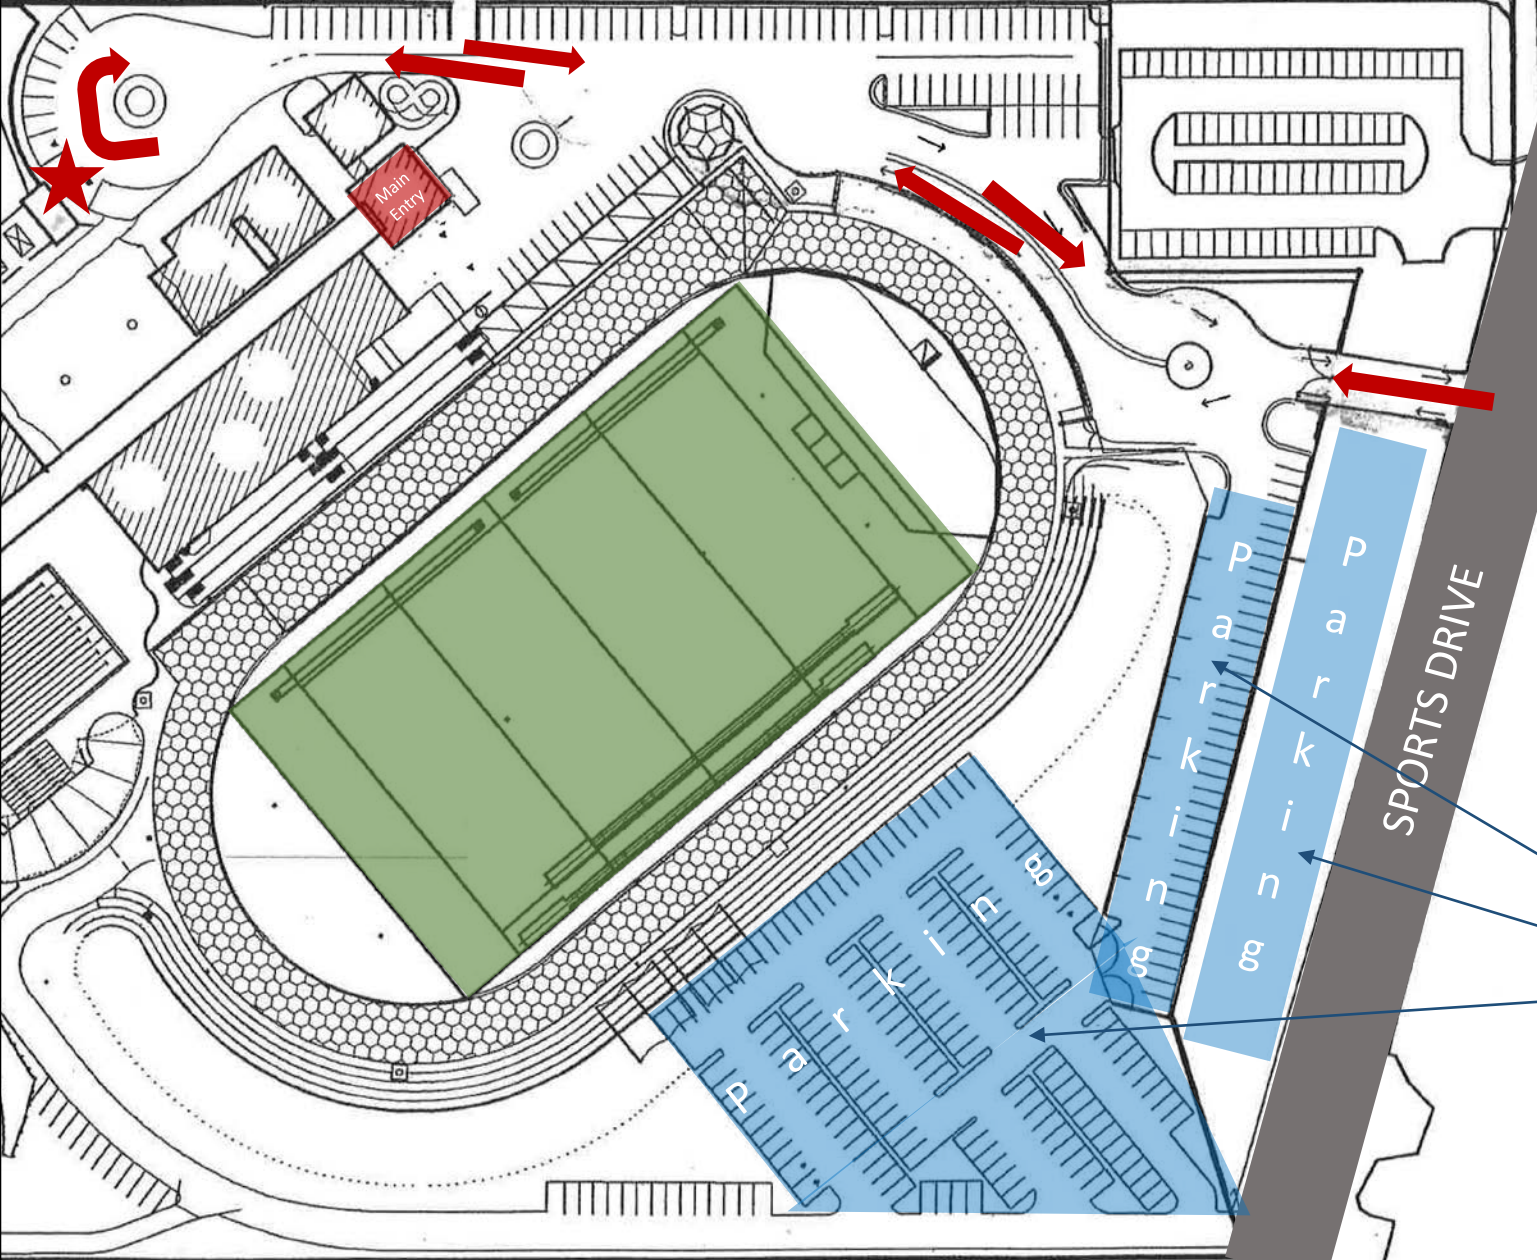

MORALA AVENUE

SPORTS SUPER CENTRE
GOLD COAST

Welcome to the Sports Super Centre!

- ← Bus drop off route
- ★ Drop off Point

Buses are welcome to park in the following carparks shown in **BLUE** on map:

- **SSC General Carpark**
- **Council Carpark**
- **Western Carpark***

**secured area – key is required for access*