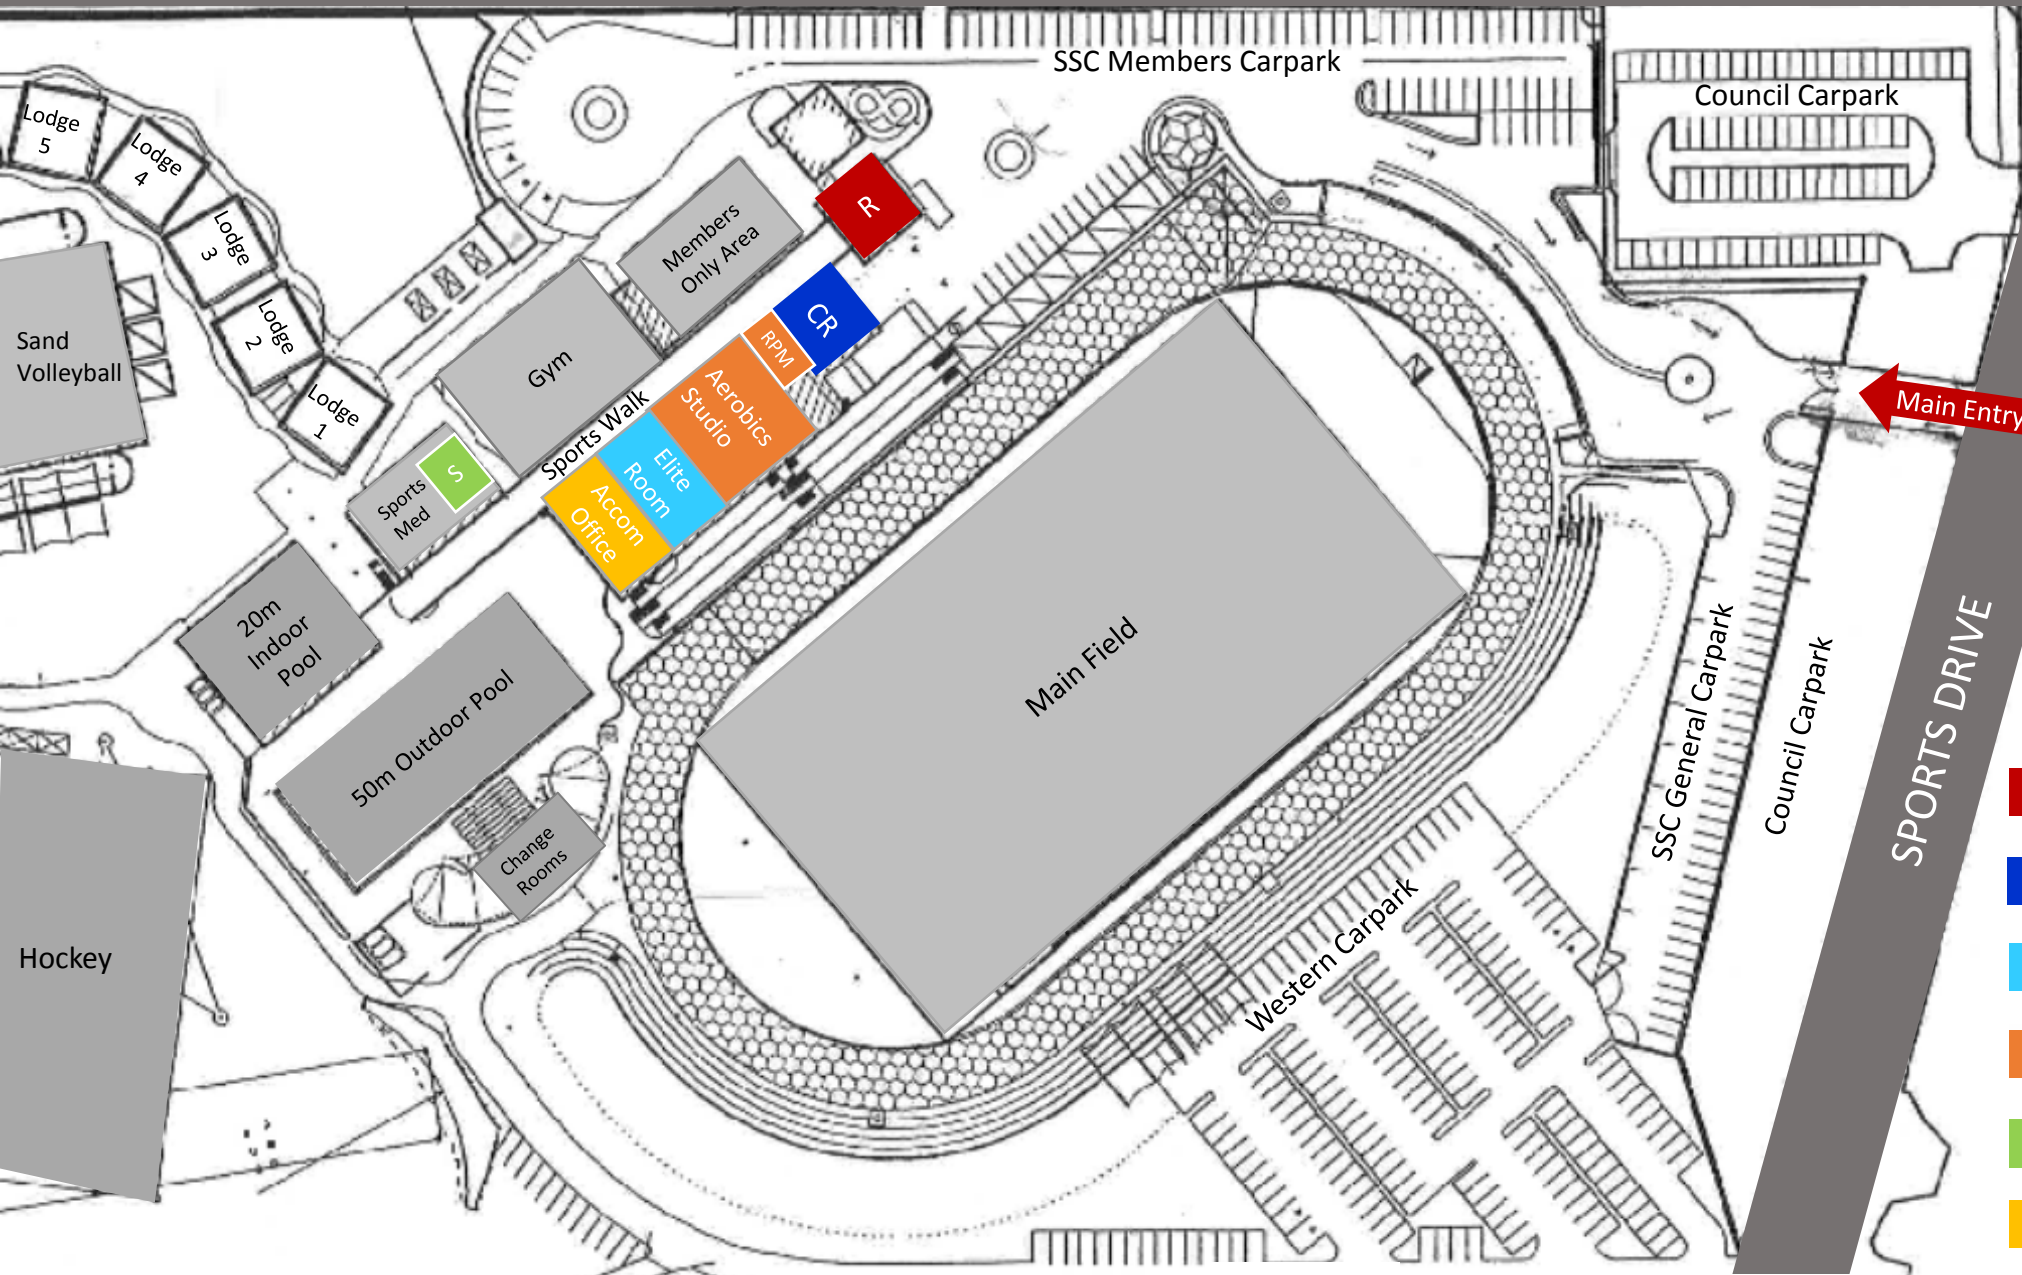

MORALA AVENUE

Ground Level

-  Reception
-  Champions Room
-  Elite Room
-  Aerobics Studio/RPM
-  Sports Med Room
-  Accommodation Office

MORALA AVENUE

Level 1

-  Trackside Restaurant
-  Trackside Mezzanine
-  Pool Mezzanine
-  Cardio Café
-  Froggies Creche